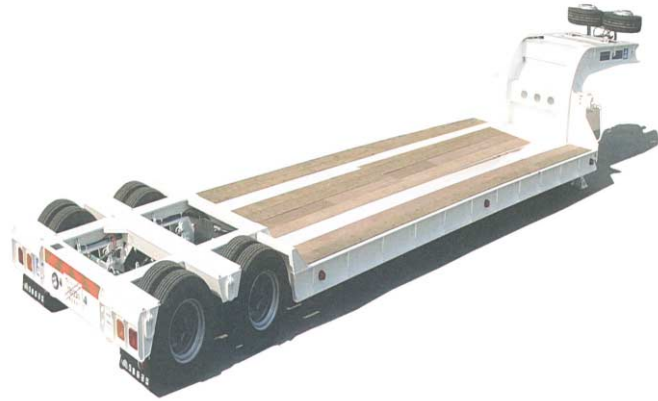

THK KOREA PRODUCT LINE-UP

• TRAILER

Low-bed Trailer
6700kg

Self-loader Trailer
4.5ton

• TANK LORRY

• CRANE

• WRECKER

• **CLEANER TRUCK**