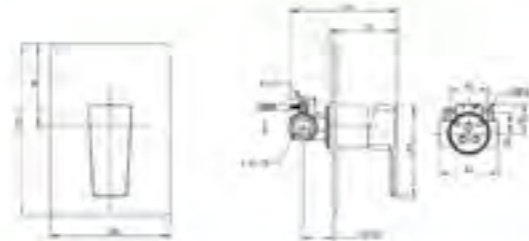

Spout Height : 105
Spout Projection : 126

Spout Height : 272
Spout Projection : 179

Spout Projection : 201

Spout Height : 100
Spout Projection : 131

Spout Height : 215
Spout Projection : 131

Spout Projection : 166