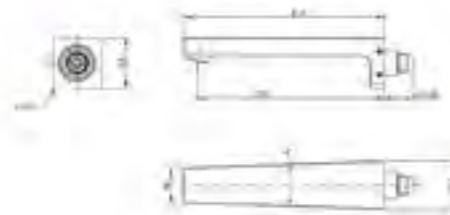

Spout Height : 105
Spout Projection : 126

Spout Height : 272
Spout Projection : 179

Spout Projection : 201

Spout Height : 100
Spout Projection : 131

Spout Height : 215
Spout Projection : 131

Spout Projection : 166