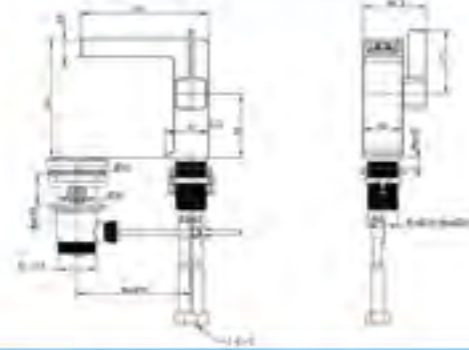

4 Overhead Shower
Wall Mounted
400 x 400 mm
GD035310

5 Overhead Shower
Wall Mounted
ø300mm
GD02932

Wall Mounted Basin Mixer
Concealed Installation
3MBLOK
*White with Chrome only

Flo Basin Mixer GD016100

Spout Height : 110
Spout Projection : 115