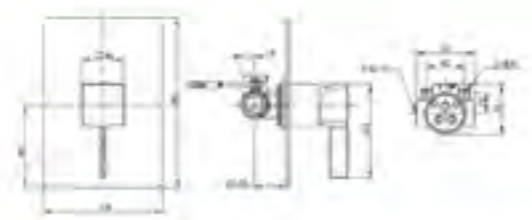

Lulu Concealed Basin Mixer GD015151

Spout Projection : 186

Flo Highmixer GD016170

Spout Height : 270
Spout Projection : 180

Flo Concealed Bath/Shower Mixer GD016320

Flo Concealed Shower Mixer GD016370

Flo Concealed Bath Spout GD016600