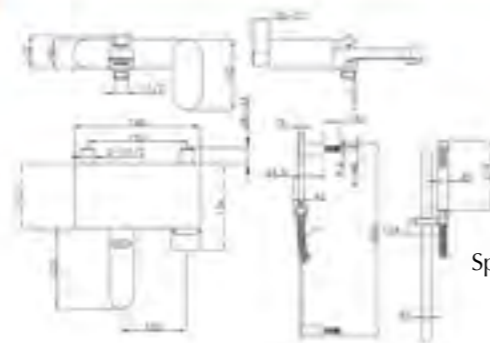

Spout Height : 250
Spout Projection : 200

Neu Concealed Bath Shower Mixer GD012320

Neu Concealed Shower Mixer GD012370

Neu Exposed Bath Mixer GD012303

Spout Projection : 215

Endurance Steel Kitchen Mixer KM3104U