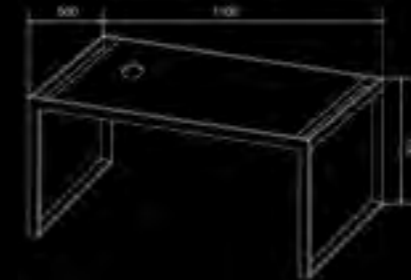

10 Double
Towel Bar
AK22211

11 Towel Rack
AK22213

12 Brush Holder
AK22210

Accessories

304 Stainless Steel Vanity Table Marble Table Top
HV6315
Available in 600 x 500 x 700 (h) mm
1100 x 500 x 700 (h) mm

Bath/Shower Stool
WD01111
*Only available in White