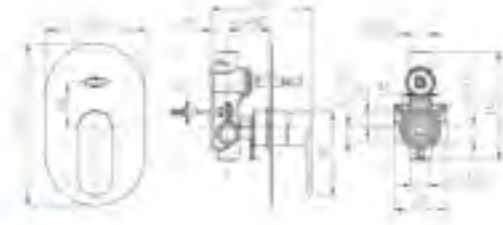

Spout Height : 100
Spout Projection : 130

Spout Height : 250
Spout Projection : 200

Spout Projection : 215

Total Height : 323
Spout Projection : 226

Total Height : 368
Spout Projection : 220

Total Height : 301
Spout Projection : 226

Total Height : 376
Spout Projection : 220