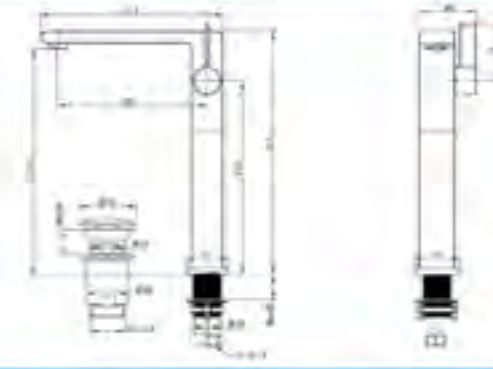

Spout Height : 272
Spout Projection : 180