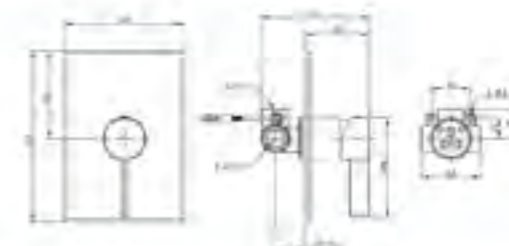

Lulu Basin Mixer GD015100

Spout Height : 106
Spout Projection : 125

Lulu Highmixer GD015170

Spout Height : 272
Spout Projection : 180

Lulu Concealed Bath/Shower Mixer GD015320

Lulu Concealed Shower Mixer GD015370