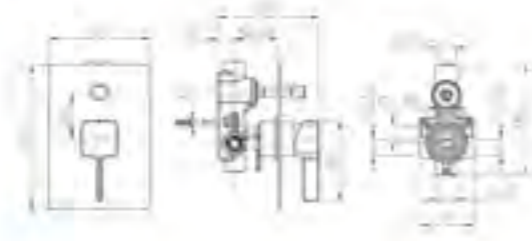

Lulu Concealed Basin Mixer GD015151

Spout Projection : 186

Flo Highmixer GD016170

Spout Height : 270
Spout Projection : 180

Flo Concealed Bath/Shower Mixer GD016320

Flo Concealed Shower Mixer GD016370

Flo Concealed Bath Spout GD016600