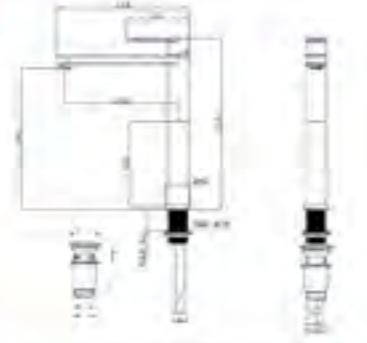

Wind Concealed Bath/Shower Mixer GD006320

Wind Concealed Shower Mixer GD006370

Wind Concealed Bath Spout GD006800

Spout Projection : 166

Neu Basin Mixer GD012100

Spout Height : 100
Spout Projection : 130

Neu Highriser GD012170