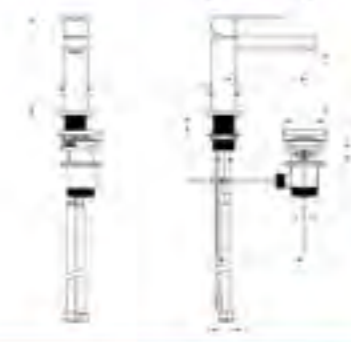

Spout Width : 180
Spout Projection : 170
*

Parma Basin Mixer GD014100

Spout Height : 105
Spout Projection : 126

Parma Highriser GD014170

Spout Height : 272
Spout Projection : 179

Parma Concealed Bath/Shower Mixer GD014320

Parma Concealed Shower Mixer GD014370

Parma Concealed Bath Spout GD014800

Spout Projection : 201

Wind Basin Mixer GD006100

Spout Height : 100
Spout Projection : 131

Wind Highriser GD006170

Spout Height : 215
Spout Projection : 131