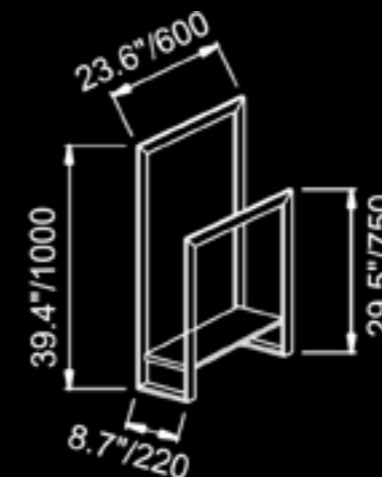

Accessories

1

2

3

4

5

6

7

8

9

10

11

12

1 Tumbler with Holder
AK22202A

2 Soap Dish
AK22204

3 Robe Hook
AK22209A

4 Robe Hook
AK22209

5 Roll Holder
AK22206A

6 Roll Holder
AK22206

7 Soap Dish
AK22203A

8 Towel Ring
AK22205

9 Towel Bar
AK22207

10 Double
Towel Bar
AK22211

11 Towel Rack
AK22213

12 Brush Holder
AK22210

Accessories

Free Standing Double Towel Rack
HT 13613
Stainless Steel &
Polished Chrome Finish