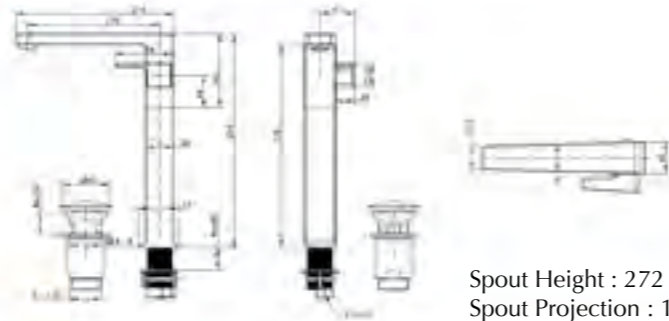

Spout Height : 272
Spout Projection : 179