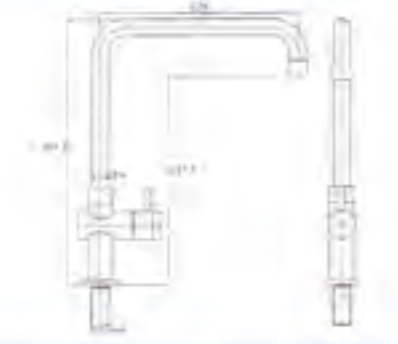

Total Height : 323
Spout Projection : 226

Endurance Steel Kitchen Mixer KM2104U

Total Height : 368
Spout Projection : 220

Endurance Steel Kitchen Tap KM3204U

Total Height : 301
Spout Projection : 226

Endurance Steel Kitchen Tap KM3204U

Total Height : 376
Spout Projection : 220

Barb/Shower Steel WD0111

Accessories

1

2

3

4

5