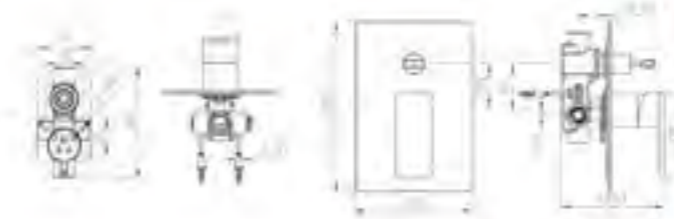

Spout Height : 105
Spout Projection : 126

Spout Height : 272
Spout Projection : 179

Spout Projection : 201

Spout Height : 100
Spout Projection : 131

Spout Height : 215
Spout Projection : 131

Spout Projection : 166