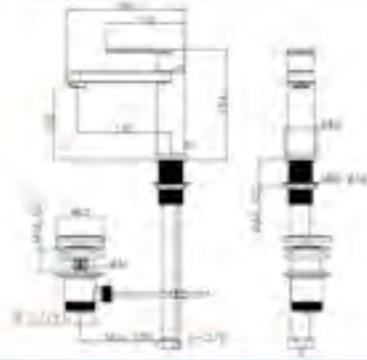

Wind Concealed Bath/Shower Mixer GD006320

Wind Concealed Shower Mixer GD006370

Wind Concealed Bath Spout GD006800

Spout Projection : 166

Neu Basin Mixer GD012100

Spout Height : 100
Spout Projection : 130

Neu Highriser GD012170