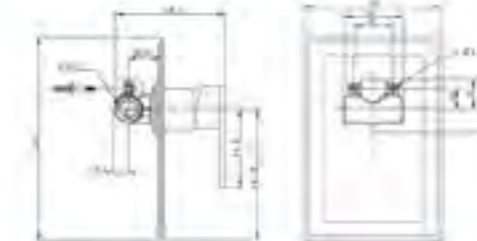

Spout Height : 105
Spout Projection : 126

Spout Height : 272
Spout Projection : 179

Spout Projection : 201

Spout Height : 100
Spout Projection : 131

Spout Height : 215
Spout Projection : 131

Spout Projection : 166