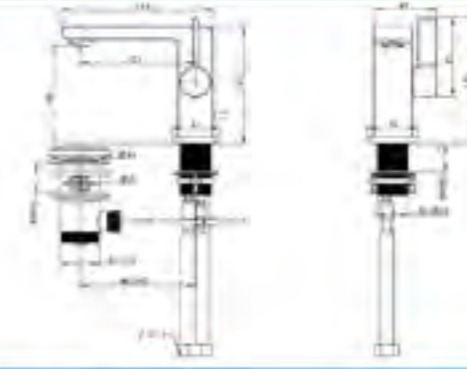

Spout Height : 106
Spout Projection : 125