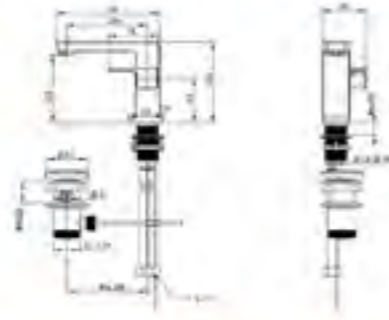

Lulu Concealed Basin Mixer GD015151

Spout Projection : 186

Flo Highmixer GD016170

Spout Height : 270
Spout Projection : 180

Flo Concealed Bath/Shower Mixer GD016320

Flo Concealed Shower Mixer GD016370

Flo Concealed Bath Spout GD016600

Spout Width : 180
Spout Projection : 170
*

Parma Basin Mixer GD014100

Spout Height : 105
Spout Projection : 126

Parma Highriser GD014170

Spout Height : 272
Spout Projection : 179

Parma Concealed Bath/Shower Mixer GD014320