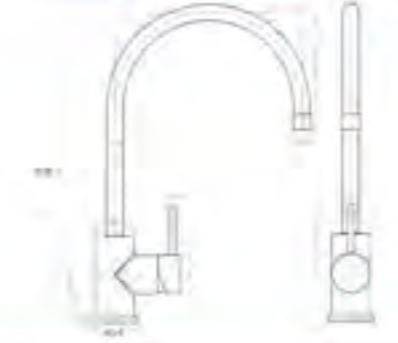

Spout Height : 250
Spout Projection : 200

Neu Concealed Bath Shower Mixer GD012320

Neu Concealed Shower Mixer GD012370

Neu Exposed Bath Mixer GD012303

Spout Projection : 215

Endurance Steel Kitchen Mixer KM3104U

Total Height : 323
Spout Projection : 226

Endurance Steel Kitchen Mixer KM2104U

Total Height : 368
Spout Projection : 220

Endurance Steel Kitchen Tap KM3204U

Total Height : 301
Spout Projection : 226

Endurance Steel Kitchen Tap KM3204U