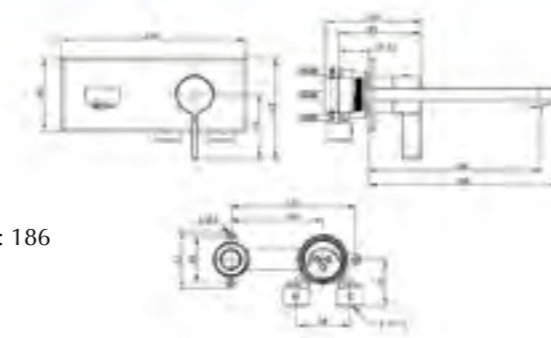

Lulu Concealed Basin Mixer GD015151

Spout Projection : 186