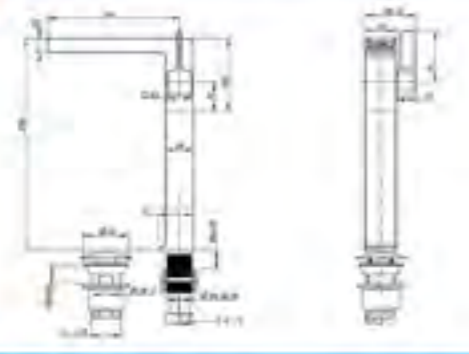

Spout Height : 270
Spout Projection : 180