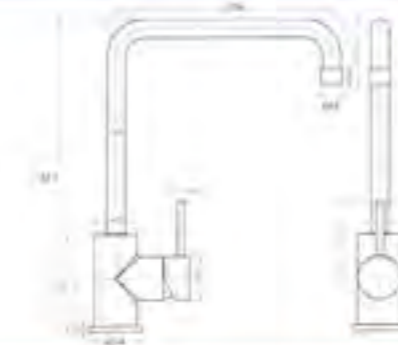

Total Height : 323
Spout Projection : 226