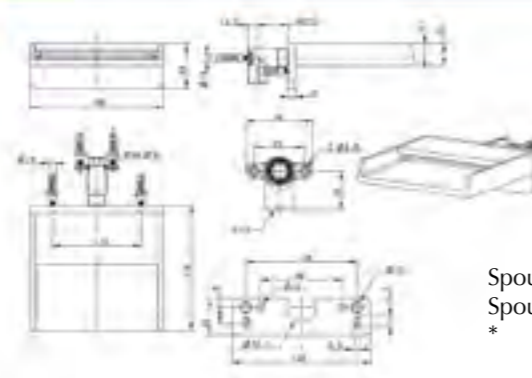

Lulu Concealed Basin Mixer GD015151

Spout Projection : 186

Flo Highmixer GD016170

Spout Height : 270
Spout Projection : 180

Flo Concealed Bath/Shower Mixer GD016320

Flo Concealed Shower Mixer GD016370

Flo Concealed Bath Spout GD016600