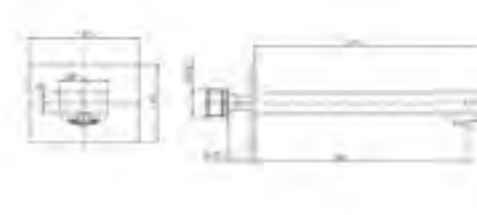

Spout Height : 105
Spout Projection : 126

Spout Height : 272
Spout Projection : 179

Spout Projection : 201

Spout Height : 100
Spout Projection : 131

Spout Height : 215
Spout Projection : 131

Spout Projection : 166