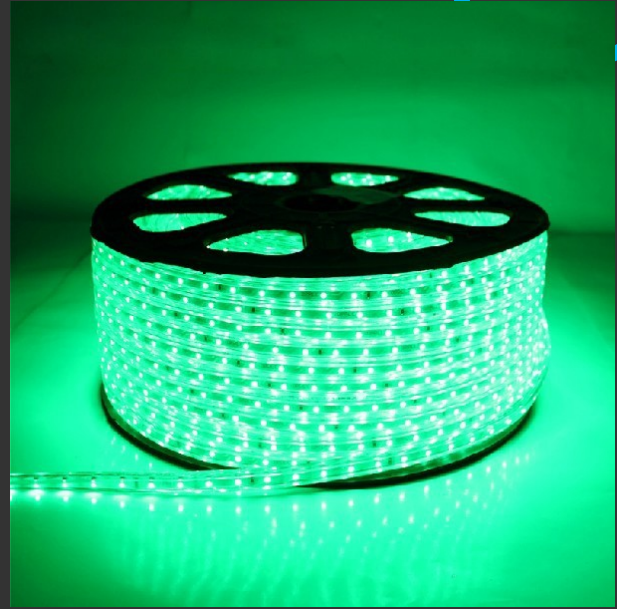

# LED T5&T8

117

LED

118

119

AC: 85-265V  
POWER: 3W  
Color Temp: 6000K  
PLM: 80012m

120

121