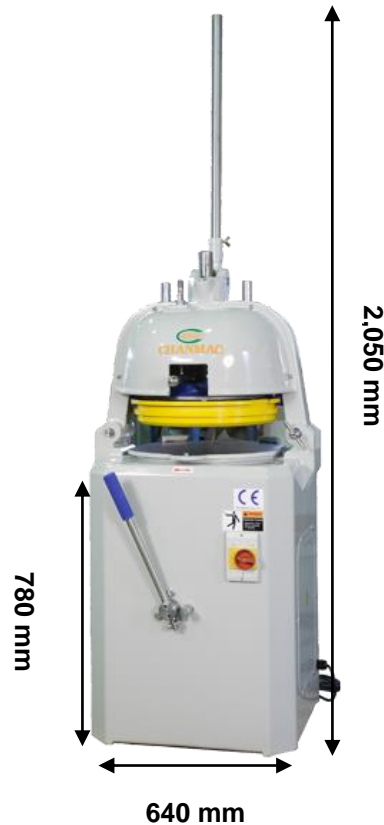

Semi-Auto Divider / Rounder

- | | |
|--|---|
| | <ul style="list-style-type: none"> ➤ Bigger Base for more Stability ➤ Good & Faster Rounding ➤ Manufactured as to CE Regulations |
|--|---|

MODEL	CM-22A	CM-30A	CM-30B	CM-36A	CM-36B
CAPACITY	22pcs, 50 ~ 150g	30pcs, 30 ~ 100g	30pcs, 40 ~ 120g	36pcs, 10 ~ 40g	36pcs, 30 ~ 100g
W * D * H	640 * 780 * 2,050 mm				
VOLTAGE	1PH/3PH / 240 ~ 415V / 50Hz / 0.75kw				
WEIGHT	360 KG				
ACCESSORIES	3 Plastic Molds				