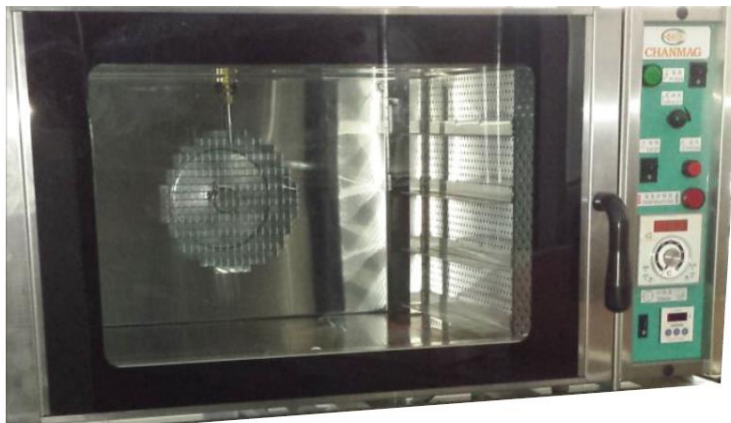

CM-404 Convection Oven

With Stand

Specifications

CAPACITY	4 Trays – 400*600mm
W * D * H	960 * 820 * 500 MM
VOLTAGE	1HP / 240V / 50HZ / 5.5KW
WEIGHT	150 KGS